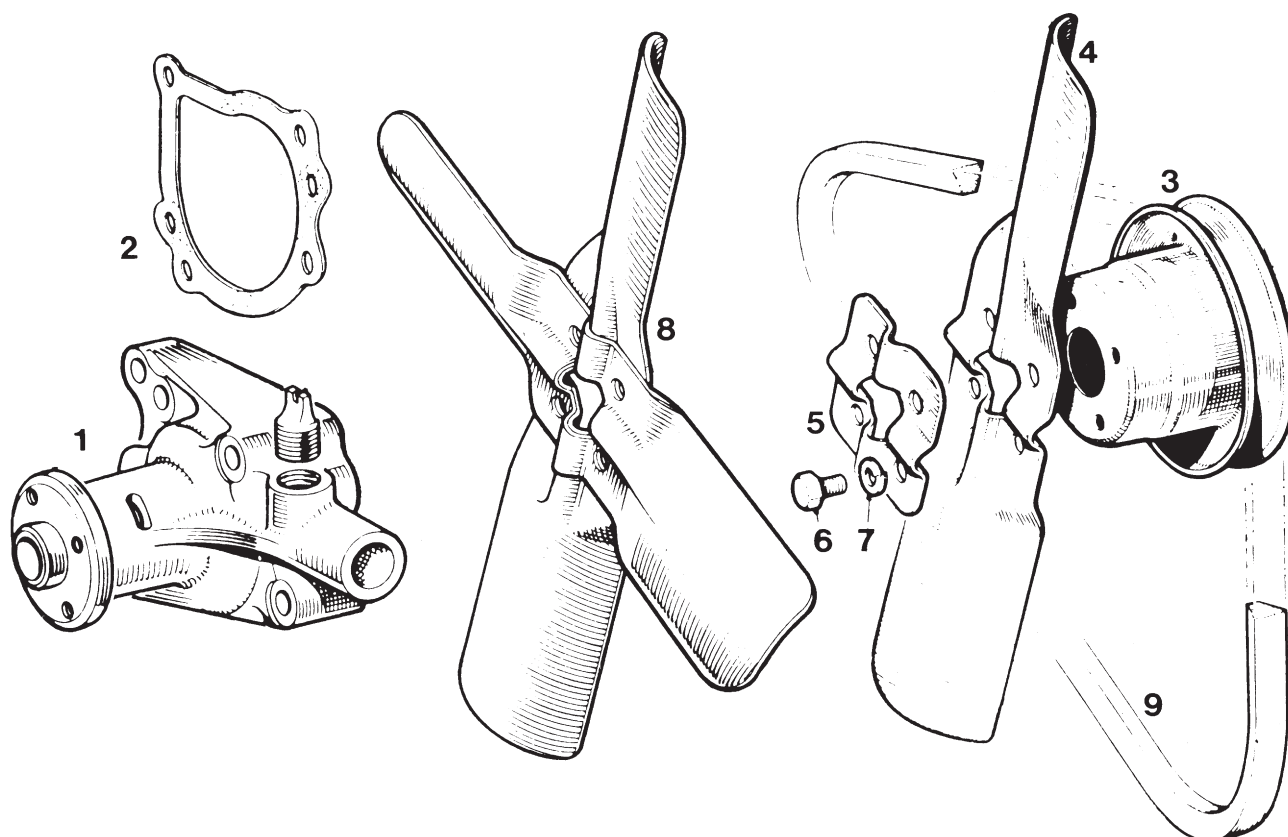

Part Number	ESM Order Ref.	Illus. No.	Description	Remarks
9M305	10M294	1	Pump assembly - water	
9M306	10M295	2	Gasket - pump to crankcase	
9M307	10M297SH	3	Pulley - fan and water pump	
9M308	10M296	4	Blade - fan	
9M309	10M298	5	Stiffener - fan blade	
9M310	FIX136	6	Screw - 1/4" UNF x 5/8"	
9M311	FIX156	7	Washer - spring - 1/4"	
N/A	10M296	8	Blade - fan	
9M312	10M301	9	Belt - fan - 825mm	

Part Number	ESM Order Ref.	Illus. No.	Description	Remarks
Inlet and exhaust manifold				
9M313	9M313SH	1	Manifold - inlet	
9M314	EX120	2	Manifold - inlet and exhaust	
9M315	EX120	2A	Manifold - inlet and exhaust	
9M316	9M316SH	3	Stud - carburettor to inlet manifold	
9M317	FIX158	4	Washer - spring	
9M319	FIX174	6	Washer - plain - 3/8" x 3/4" O/D	
9M320	FIX140	7	Nut - 3/8" UNF	
9M321	9M321	8	Screw - 1/4" UNF x 2 1/2"	
9M322	FIX171	9	Washer - plain - 1/4" x 1/2" O/D	
9M323	9M323SH	10	Manifold - exhaust	
9M324	FIX172	11	Washer - plain - 5/16" x 5/8"	
9M325	FUL148	12	Washer - joint - inlet to exhaust manifold	
9M326	FIX172	13	Washer - plain - 5/16" x 5/8"	
9M327	FIX111	14	Washer - clamping - manifold to head	
9M328	FIX110	15	Nut - manifold (brass)	
9M329	10M304	16	Gasket - manifold	
9M330	10M222	17	Plug - manifold	
9M331	10M223	18	Washer	